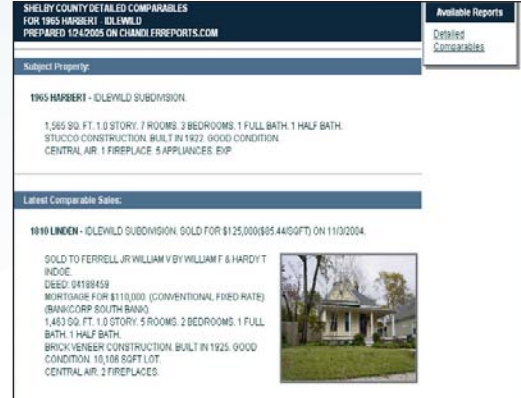

Chandler Online Services

SHELBY COUNTY MONTHLY

No. of users	Shelby Residential	Shelby Commercial	Shelby Both
1	\$100	\$100	\$200
2	\$125	\$125	\$250
3-4	\$150	\$150	\$300
5-9	\$200	\$200	\$400
10-14	\$250	\$250	\$500
15-19	\$300	\$300	\$600
20-24	\$350	\$350	\$700
25-29	\$400	\$400	\$800
30+	\$Call	\$Call	\$Call